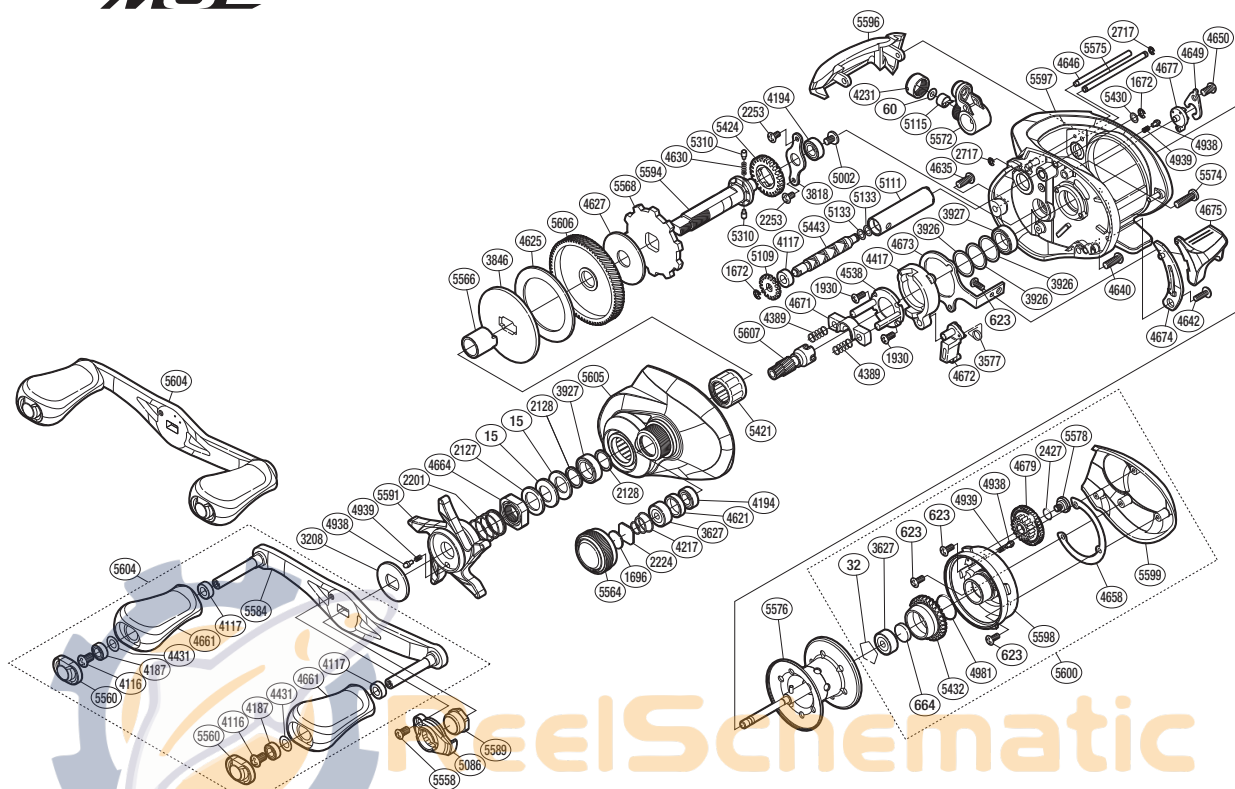

SHIMANO

CHRONARCH
MGL

SA-RB

CH MGL-151XG

Please note that the number of adjusting washers may not be the same as shown in the exploded views. (Adjustment will vary with each individual product.)

(51RH29D151X)

Part No.	Description	Part No.	Description	Part No.	Description
BNT0015	Drag Spring Washer	BNT4538	Clutch Cam Retainer	BNT5421	Roller Clutch Bearing
BNT0032	Bearing Retainer	BNT4621	Bearing Spacer	BNT5424	Idle Gear
BNT0060	Spacer	BNT4625	Drag Washer	BNT5430	Washer
BNT0623	Screw	BNT4627	Drag Washer	BNT5432	Brake Pipe Gear
BNT0664	Spacer B	BNT4630	Idle Gear Spring	BNT5443	Worm Shaft
BNT1672	E Lock	BNT4635	Screw	BNT5558	Screw
BNT1696	Cast Control Spacer	BNT4640	Screw	BNT5560	Handle Knob Seal
BNT1930	Screw	BNT4642	Screw	BNT5564	Cast Control Cap
BNT2127	Star Drag Spacer	BNT4646	Stabilizer Bar	BNT5566	Roller Clutch Inner Tube
BNT2128	Bearing Washer	BNT4649	Cam Lever Retainer	BNT5568	Anti-Reverse Ratchet
BNT2201	Star Drag Spring	BNT4650	Screw	BNT5572	Line Guide
BNT2224	Spool Tension Spacer	BNT4658	Washer	BNT5574	Screw
BNT2253	Screw	BNT4661	Handle Knob	BNT5575	Line Guard
BNT2427	O Ring	BNT4664	Star Drag Nut	BNT5576	Spool Assembly
BNT2717	E Lock	BNT4671	Yoke	BNT5578	Screw
BNT3208	Star Drag Click Plate	BNT4672	Clutch Pawl	BNT5584	Handle Shank Assembly
BNT3577	Clutch Pawl Spring	BNT4673	Clutch Plate	BNT5589	Handle Nut
BNT3627	Ball Bearing	BNT4674	Clutch Bar Guide	BNT5591	Star Drag
BNT3818	Drive Shaft Retainer	BNT4675	Quick-Fire II Clutch Bar	BNT5594	Drive Shaft
BNT3846	Key Washer	BNT4677	Side Plate Cam Lever	BNT5596	Level Wind Protector
BNT3926	Washer	BNT4679	Br Dial	BNT5597	Frame
BNT3927	Ball Bearing	BNT4938	Click Pin	BNT5598	Brake Case
BNT4116	Screw	BNT4939	Click Spring	BNT5599	Right Side Plate
BNT4117	Bushing	BNT4981	O Ring	BNT5600	Right Side Plate Assembly
BNT4187	Ball Bearing	BNT5002	Screw	BNT5604	Handle Assembly
BNT4194	Ball Bearing	BNT5086	Handle Retainer	BNT5605	Left Side Plate
BNT4217	Spool Tension Spring	BNT5109	Idle Gear	BNT5606	Drive Gear
BNT4231	Pawl Cap	BNT5111	Level Wind Guard	BNT5607	Pinion Gear
BNT4389	Yoke Spring	BNT5115	Line Guide Pawl		
BNT4417	Clutch Cam	BNT5133	Washer		
BNT4431	Washer	BNT5310	Idle Gear Pin	BNT4692	B-100 Oil (accessory)